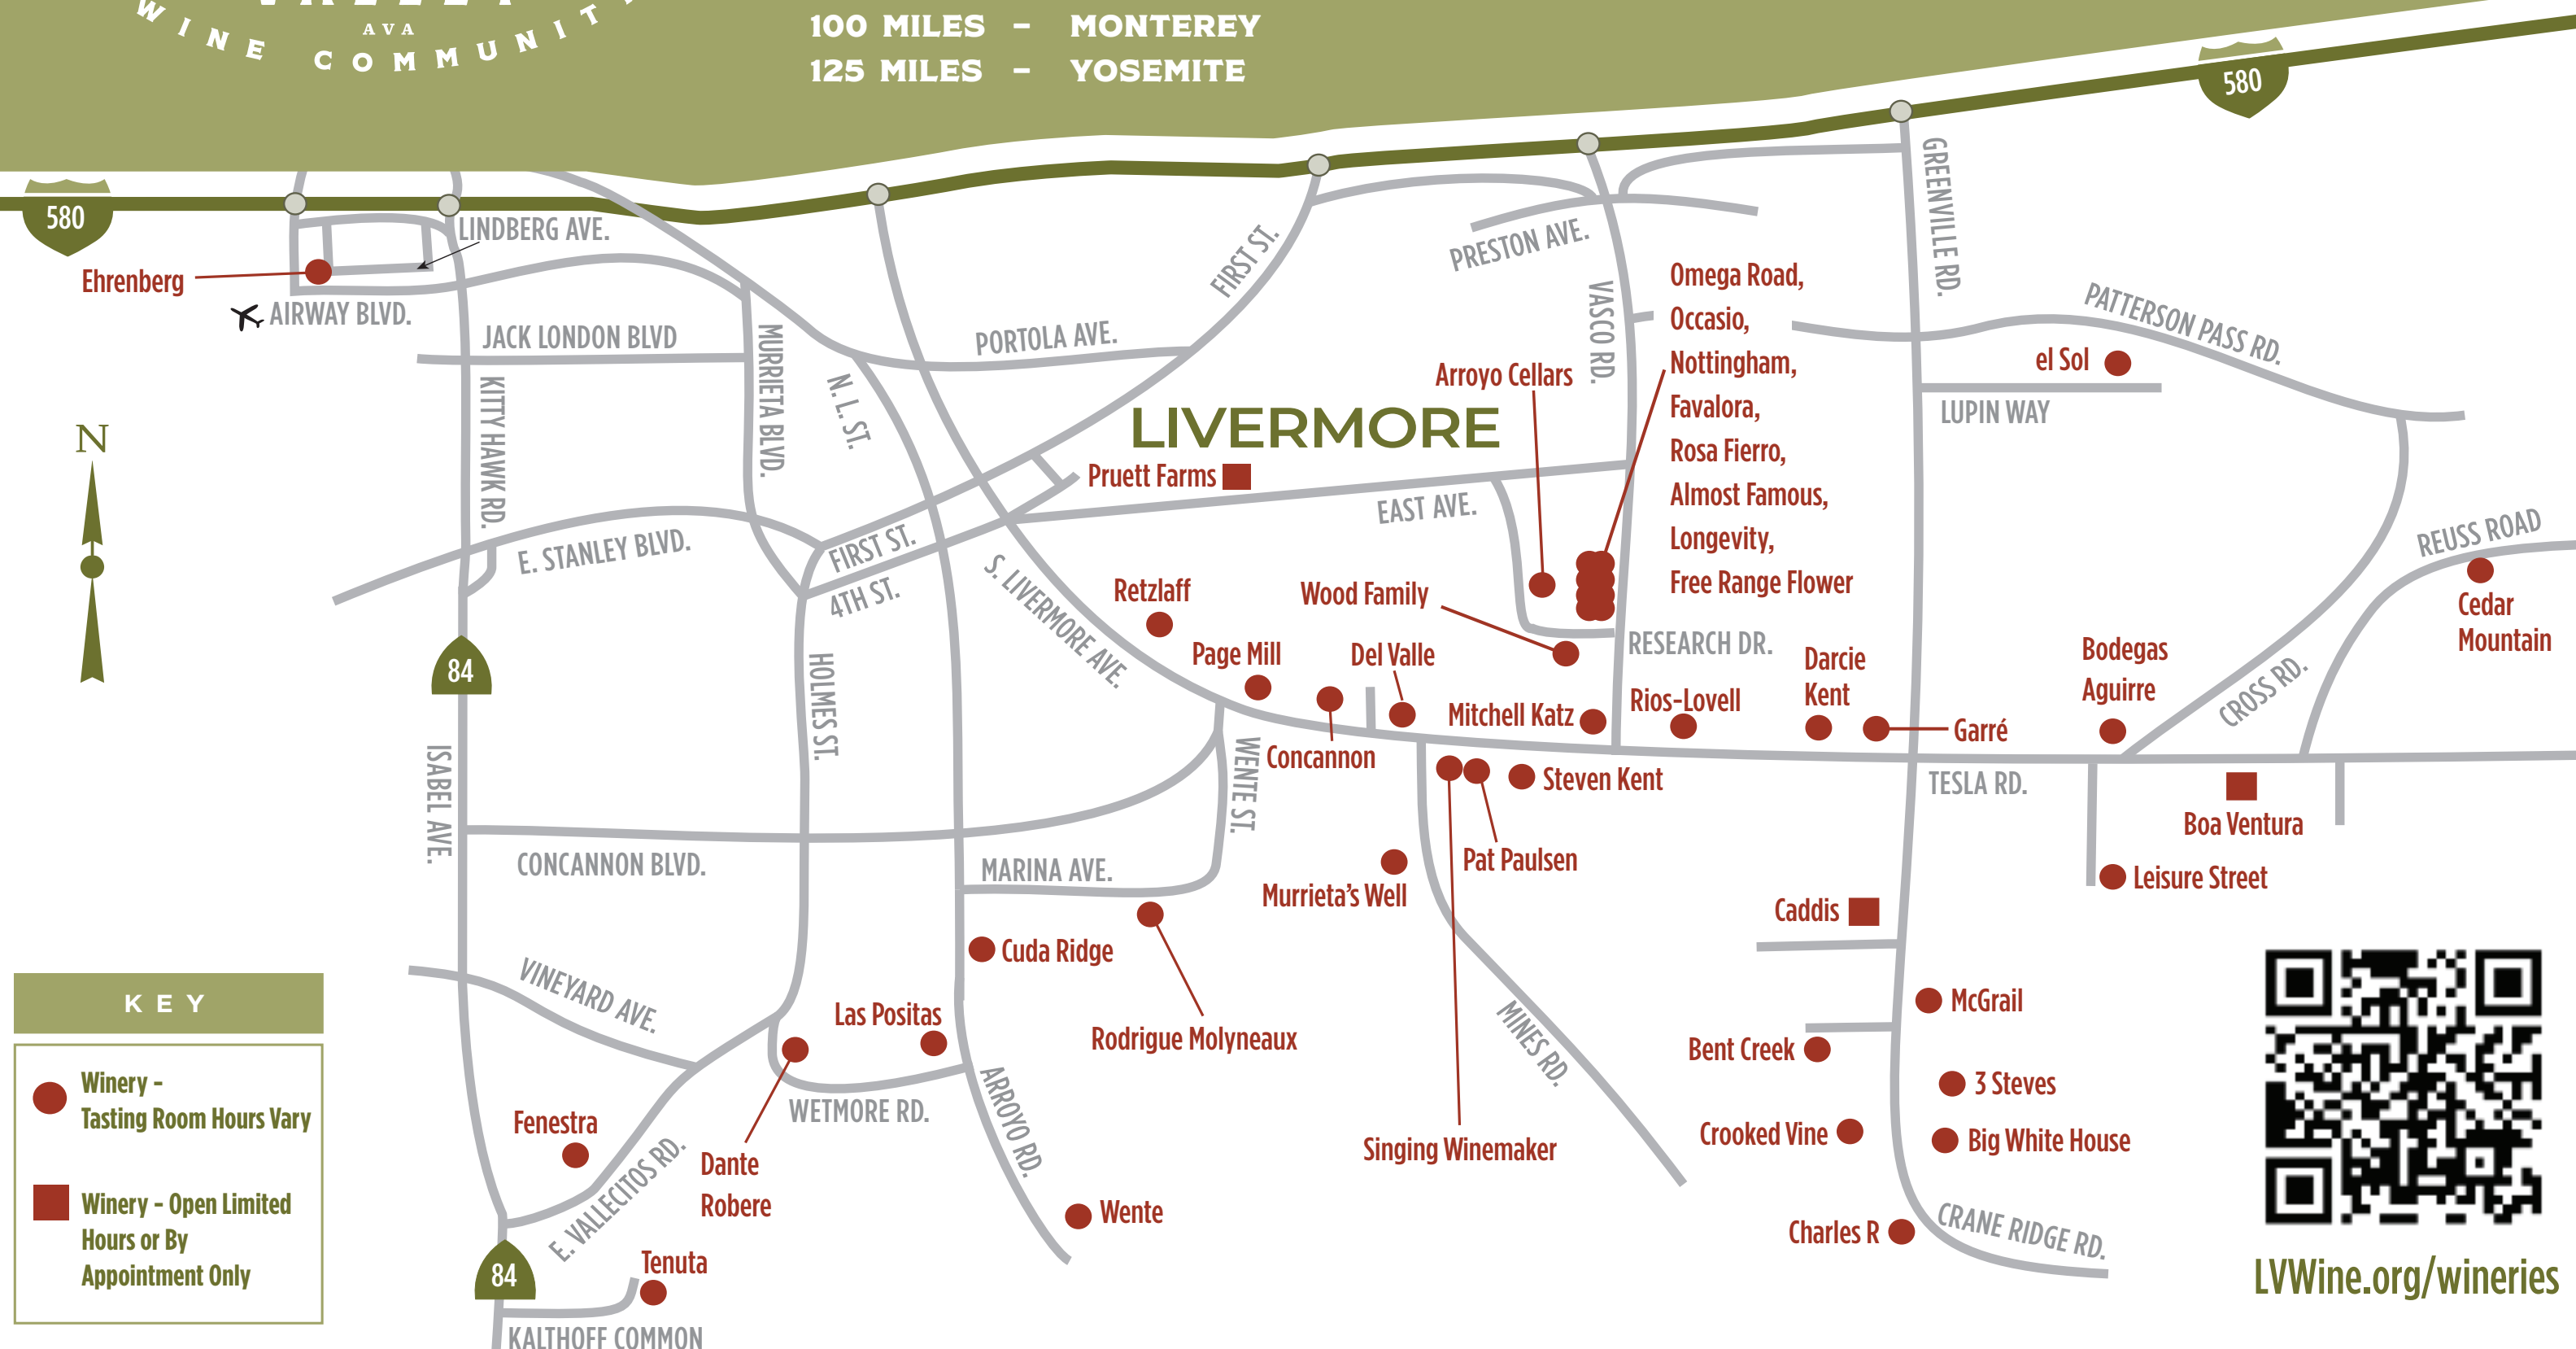

VINTNERS & GROWERS
SINCE 1880

LIVERMORE VALLEY

AVA WINE COMMUNITY

CLOSE TO EVERYTHING. FAR BEYOND YOUR EXPECTATIONS

- 27 MILES - SAN JOSE
- 31 MILES - OAKLAND
- 40 MILES - SAN FRANCISCO
- 100 MILES - MONTEREY
- 125 MILES - YOSEMITE

KEY

- Winery - Tasting Room Hours Vary
- Winery - Open Limited Hours or By Appointment Only

LVWine.org/wineries