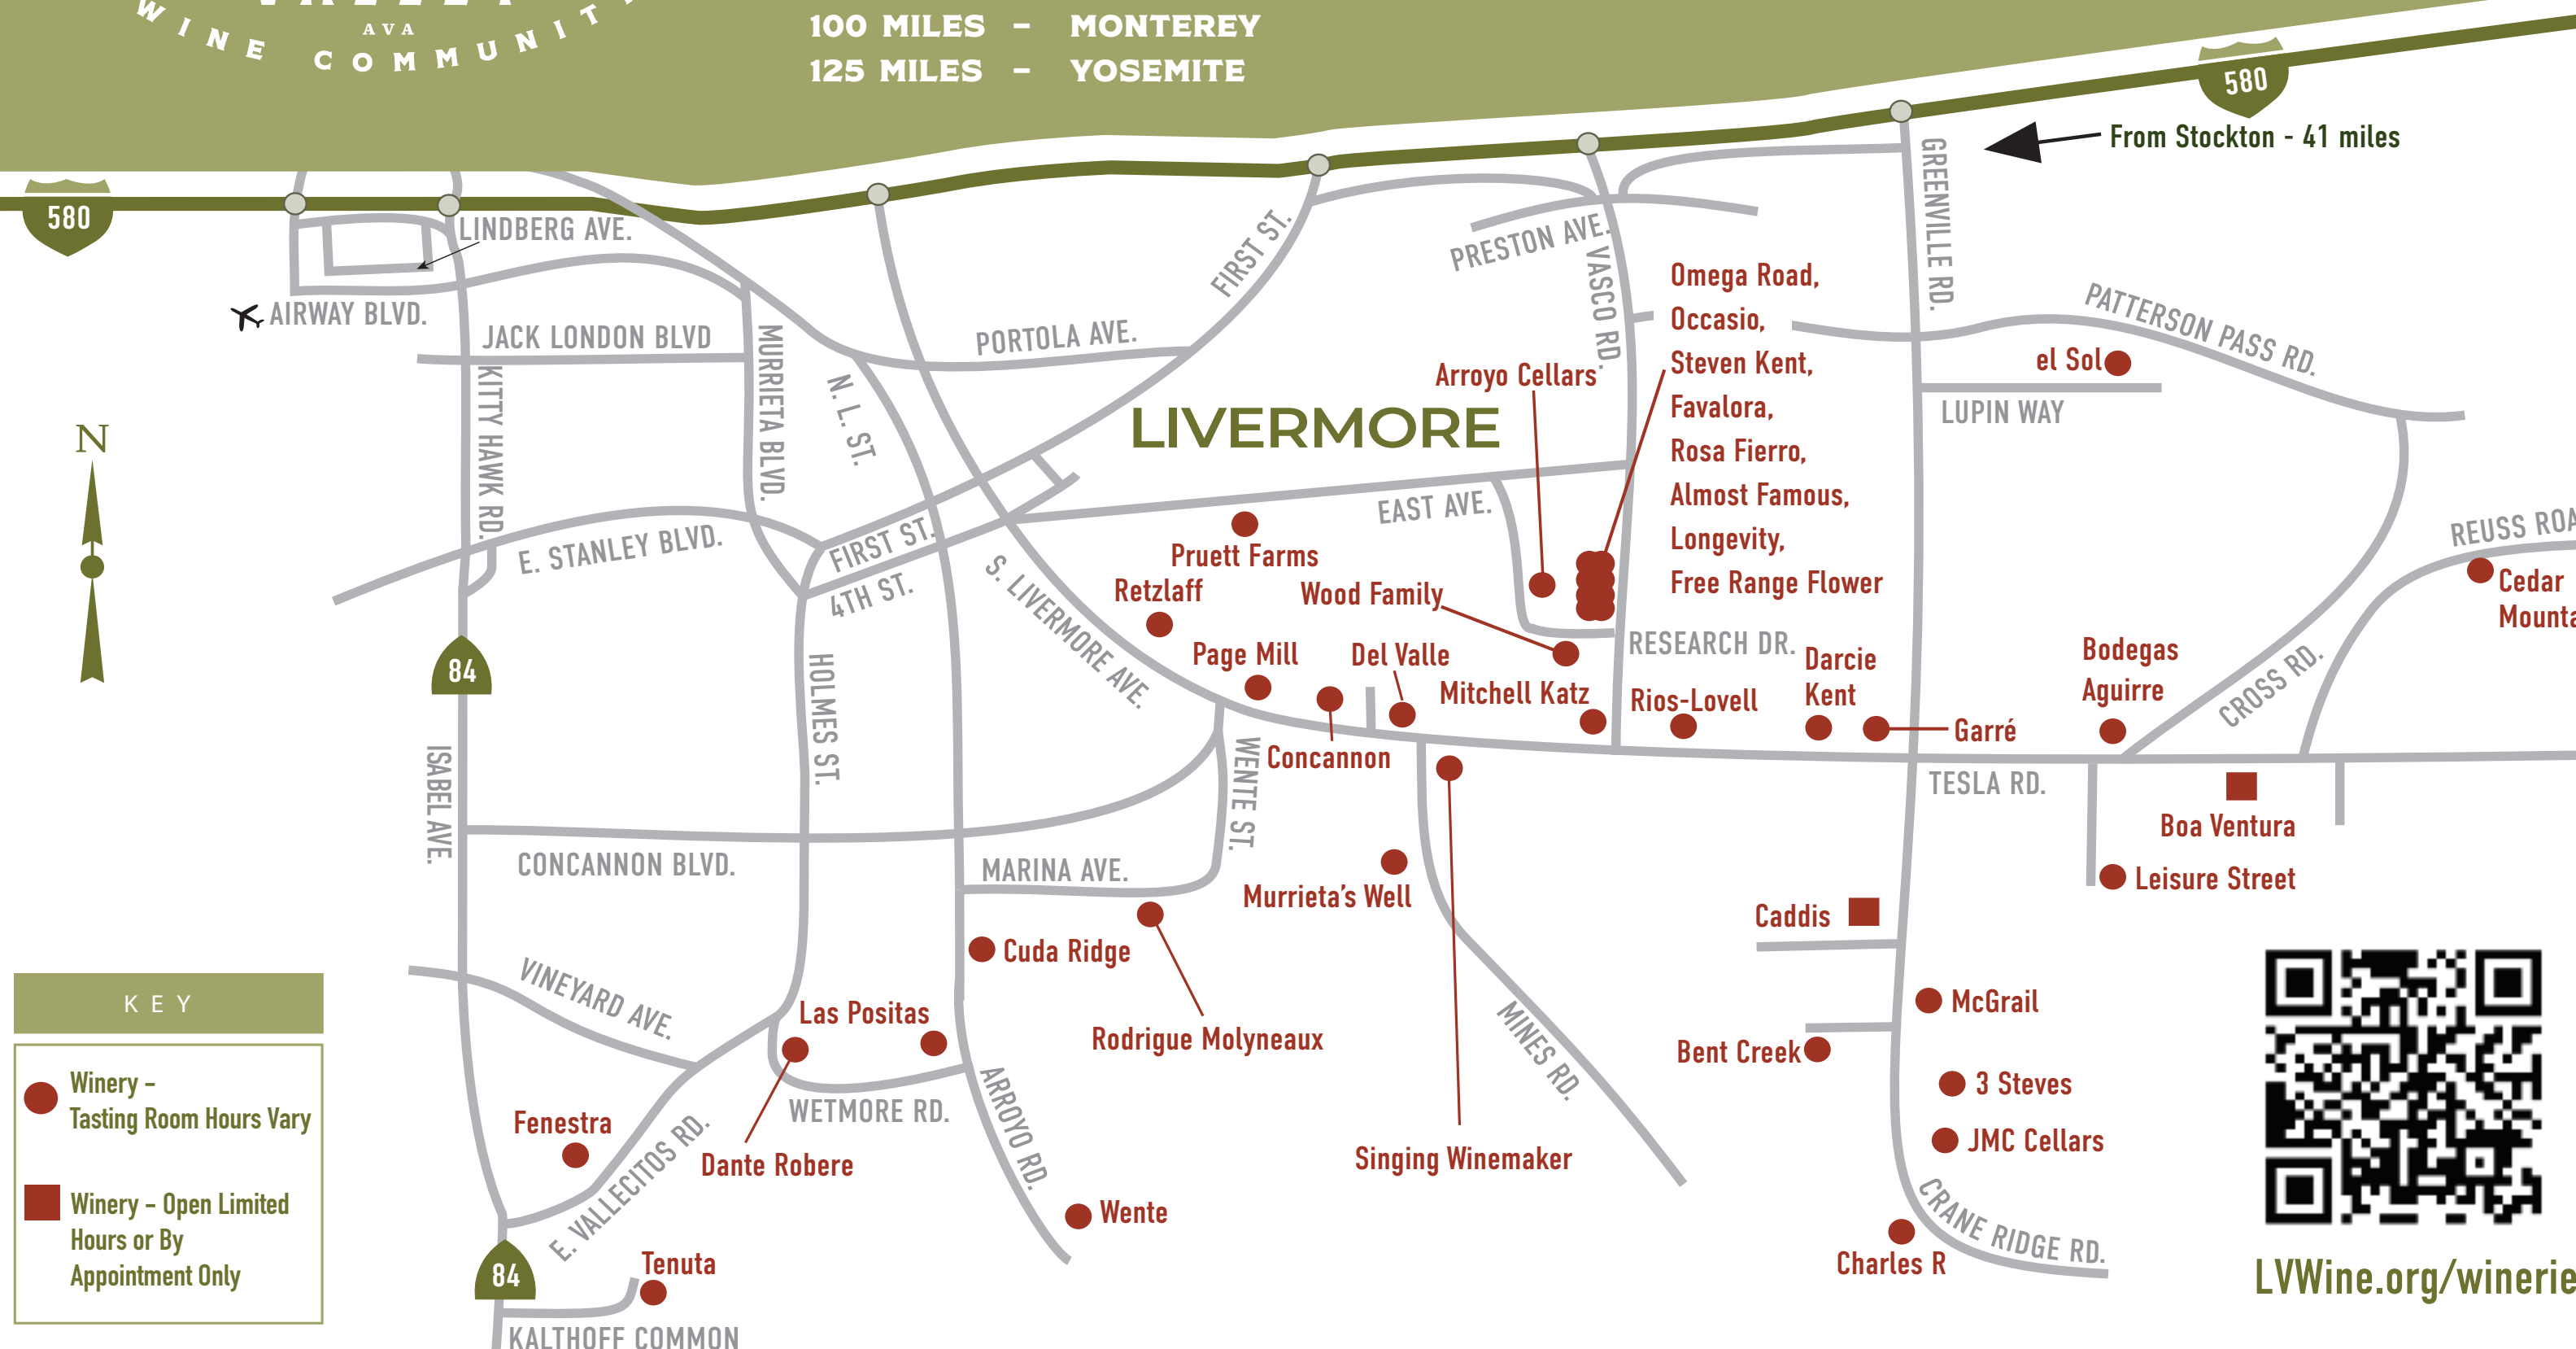

VINTNERS & GROWERS
SINCE 1880

LIVERMORE VALLEY

AVA WINE COMMUNITY

CLOSE TO EVERYTHING. FAR BEYOND YOUR EXPECTATIONS

- 27 MILES - SAN JOSE
- 31 MILES - OAKLAND
- 40 MILES - SAN FRANCISCO
- 100 MILES - MONTEREY
- 125 MILES - YOSEMITE

KEY

- Winery - Tasting Room Hours Vary
- Winery - Open Limited Hours or By Appointment Only

LVWine.org/wineries

From Stockton - 41 miles