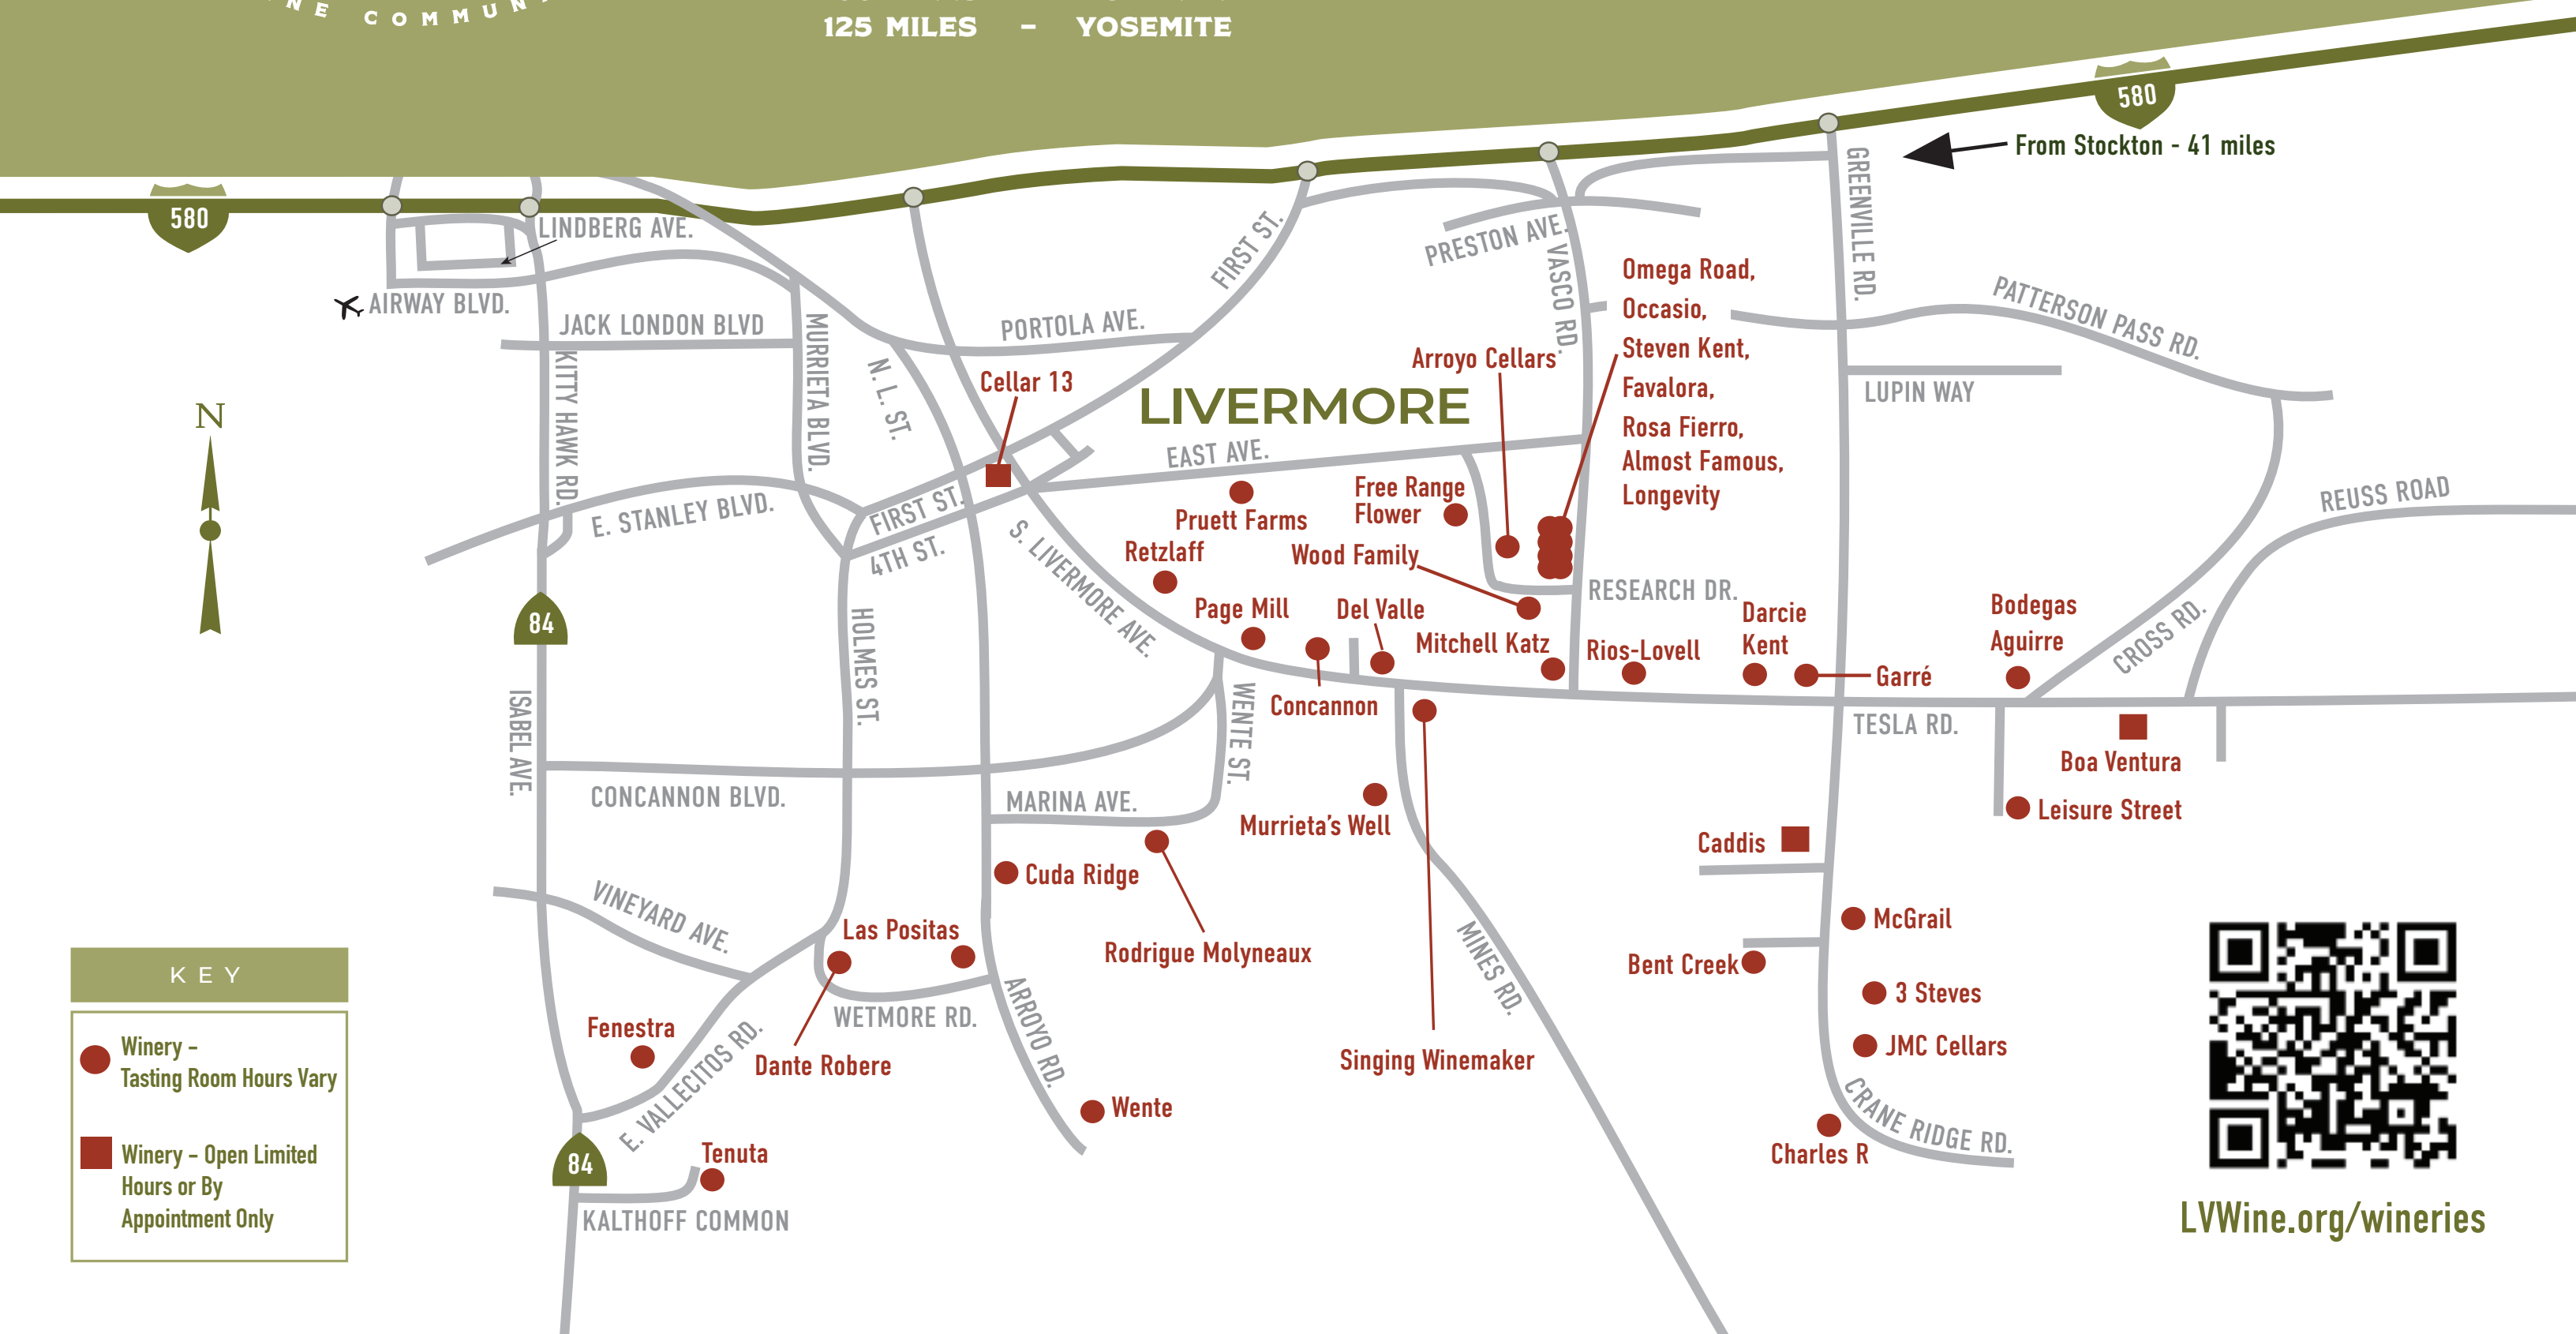

# CLOSE TO EVERYTHING. FAR BEYOND YOUR EXPECTATIONS.

- 27 MILES - SAN JOSE
- 31 MILES - OAKLAND
- 40 MILES - SAN FRANCISCO
- 100 MILES - MONTEREY
- 125 MILES - YOSEMITE

**KEY**

- Winery - Tasting Room Hours Vary
- Winery - Open Limited Hours or By Appointment Only

[LVWine.org/wineries](http://LVWine.org/wineries)

From Stockton - 41 miles

Omega Road, Occasio, Steven Kent, Favalora, Rosa Fierro, Almost Famous, Longevity

Arroyo Cellars

## LIVERMORE

Cellar 13

Free Range Flower

Pruett Farms

Retzlaff

Wood Family

Page Mill

Del Valle

Cuda Ridge

Las Positas

Fenestra

Dante Robere

Wente

Tenuta

KALTHOFF COMMON